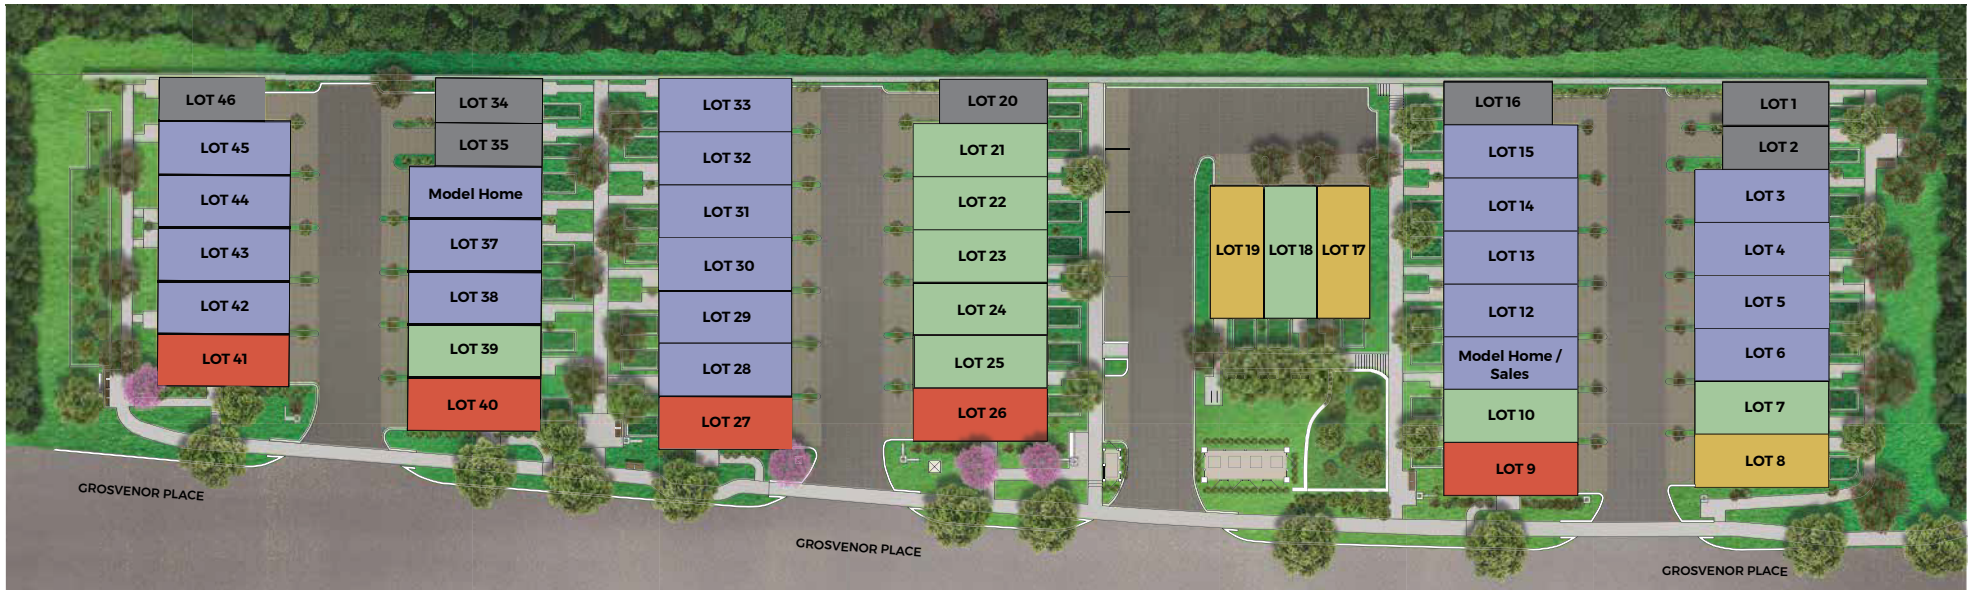

Community Siteplan

← South to Grosvenor Lane

North to Tuckerman Lane →

● The Ashbury | ● The Braeburn | ● The Crestberry | ● The Dellwood | ● Future Releases

THE TOWNES AT GROSVENOR PLACE

10318 Grosvenor Place
North Bethesda Maryland 20852
Phone: 301.453.5089